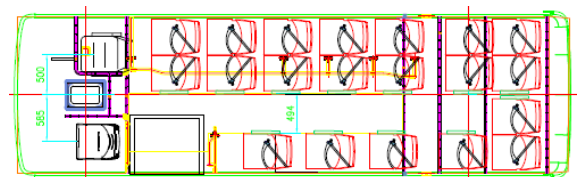

Internal layout

FC75 specifications

Basic Parameters	Model	FC75
	Fuel	Fuel Cell Electric
	LHD or RHD	RHD
	Passenger Capacity	1 Driver – 21 Passenger options
	Dimension (L*W*H, mm)	7495×2100×3150 (Base Model)
	GVM (kg)	8,000
	Tare (kg)	TBA
	Approach/Departure angle (degrees)	TBA
	Min. Turning Diameter (m)	TBA
	Max. Grade (% , 1 min)	18%
	Continuous Max. Grade (%)	7%
	Top Speed (km/h)	75
Range	≥300km	