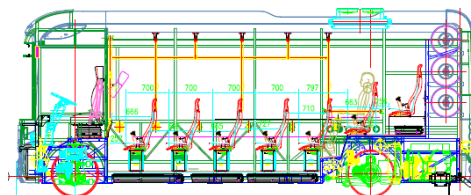

Internal layout

FC75 specifications

Basic Parameters	Model	FC75
	Fuel	Fuel Cell Electric
	LHD or RHD	RHD
	Passenger Capacity	1 Driver – 21 Passenger options
	Dimension (L*W*H, mm)	7495×2100×3150 (Base Model)
	GVM (kg)	8,000
	Tare (kg)	TBA
	Approach/Departure angle (degrees)	TBA
	Min. Turning Diameter (m)	TBA
	Max. Grade (% , 1 min)	18%
	Continuous Max. Grade (%)	7%
	Top Speed (km/h)	75
Range	≥300km	