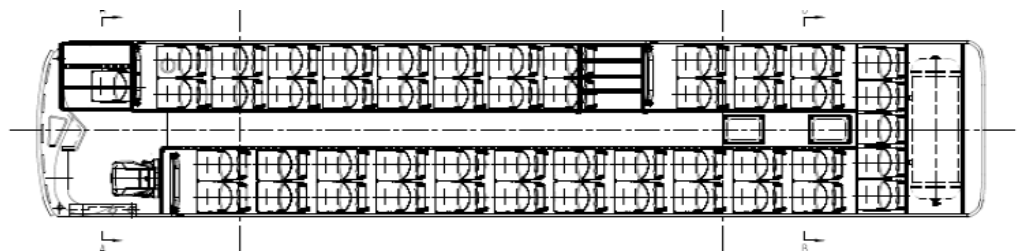

Internal layout

FC120C specifications

Basic Parameters	Model	FC120C
	Fuel	Hydrogen
	LHD or RHD	RHD
	Passenger Capacity	1 Driver + 53/55 Passengers
	Dimension (L*W*H, mm)	12500 × 2500 × 3850
	GVM (kg)	18,000
	Tare (kg)	TBA
	Approach/Departure angle (degrees)	TBA
	Min. Turning Diameter (m)	TBA
	Max. Grade (% , 1 min)	18%
	Continuous Max. Grade (%)	8%
	Top Speed (km/h)	100
Range	≥500Km	